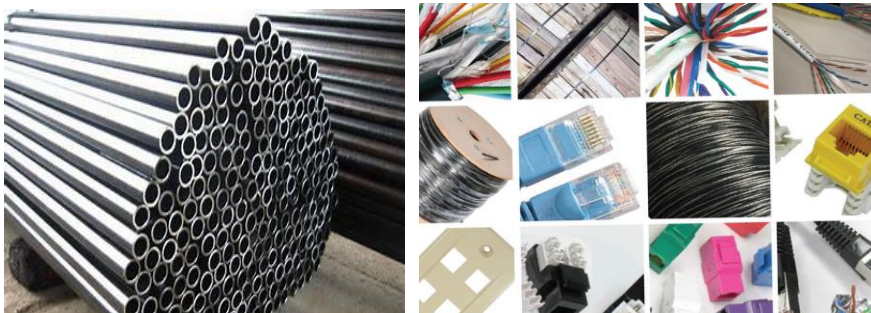

Electrical Enclosures