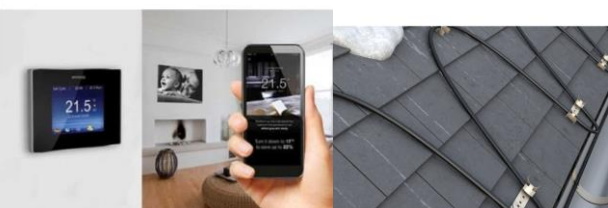

Utility lights
Snow Melting

Electric

Meter Sockets, Automatic and Manual Transfer Switches
Phase Converters
Power Factor Correction Products

Thermostats

ROOF AND GUTTER DE-ICING

Floor Heating, Snow Melting, Thermost
Mirror Defoggers, Towel Warmers