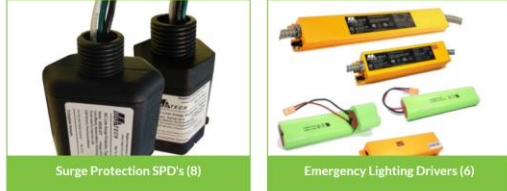

LED Drivers, ZigBee LED Drivers, ZigBee Devices, Surge protections SPD's, Emergency Lighting Drivers

Timers, Photo Controls, Utility lights
AZ, CO, ID, NM, NV, UT, TX, WY

FOR OVER 50 YEARS
PRECISION LUMASTROBE
THE #1 SOURCE FOR ENERGY SAVINGS CONTROLS