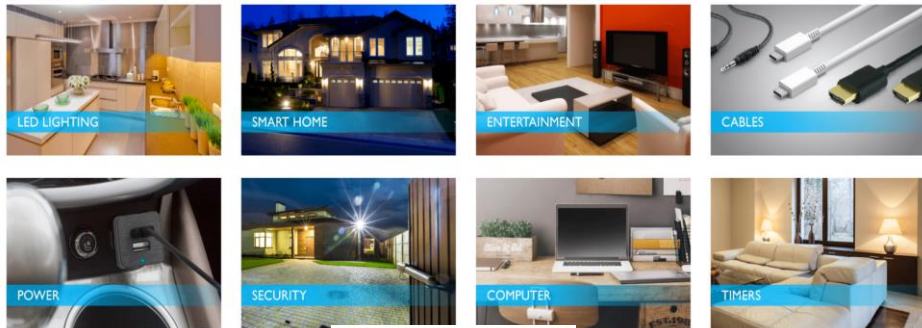

Tony Outside Sales

Amanda Insides Sales

Mark Quotes

Shannon Sales Admin

Trevor- Warehouse

Undercabinet lights, Time Clocks, GFCI and switches, Zigbee and Z wave devices for SMART home, festoon lighting, phone chargers and accessories.
CO, NE, NM, UT, WY