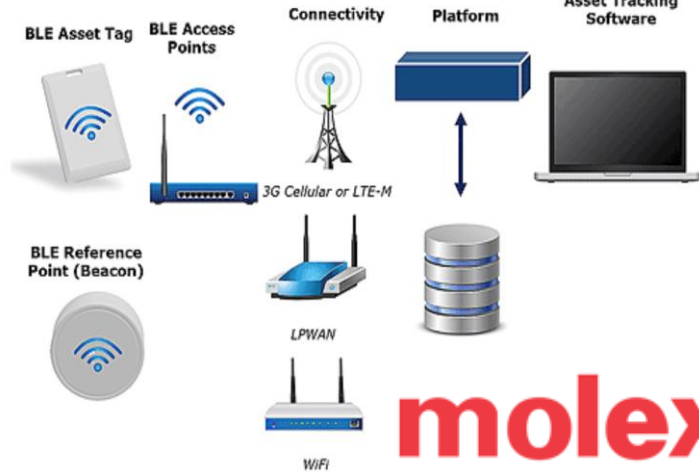

Smart Farm System Build

Smart Factory Build

Heating, Ventilating, and Air Conditioning System

Hospital Automatic Control System

Power Monitoring and Control System

Water Supply Facility Management System

Automation Solutions CO, UT, WY

**Hospital
 Android
 Powered
 televisions,
 Swing arm
 Televisions,
 Digital
 Whiteboards,
 Infection
 controlled
 Keyboards,
 Nurse call
 station
 AZ, CO, ID, NE,
 NM, MT, TX, UT,
 WY**

Asset Tracking Solution- RFID tags and Software