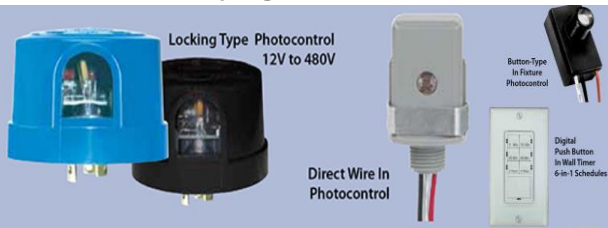

Utility lights

LUMASTROBE

Hospital Android Powered
televisions, Swing arm Televisions,
Digital Whiteboards, Infection
controlled Keyboards, Nurse call
station

Timers, Photo Controls

FOR OVER 50 YEARS
PRECISION
THE #1 SOURCE FOR ENERGY SAVINGS CONTROLS